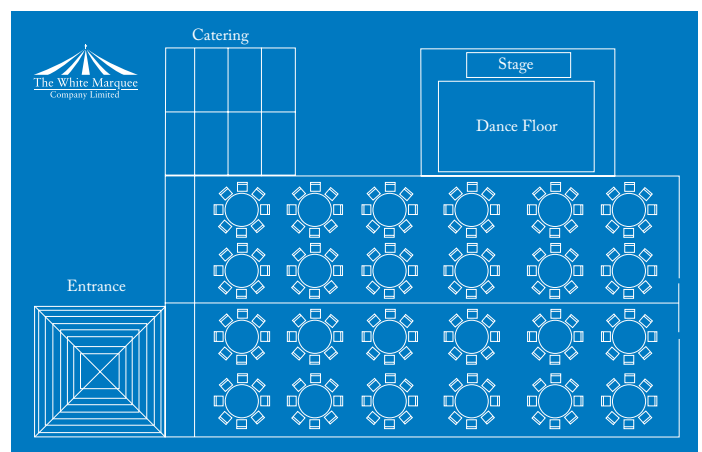

Committed to quality, service and safety.

We are dedicated to providing only the highest quality of equipment and of customer service. That's why we use only the very best marquees & equipment supplied by the industry leaders including Röder & Custom Covers. We also follow the marquee hirer's code of practise for safety as laid down by The Performance Textiles Association, meeting all the latest British and European standards...and The White Marquee Company is fully insured.

We offer a full range of services:

- **• Furniture**
- **• Power generation**
- **• Heating**
- **• Lighting**
- **• Chair and table dressing**
- **• Caterers**
- **• Dance floors**
- **• Portable toilets**
- **• Bars**

Planning your event couldn't be easier. From our initial site visit to the CAD plans, we will see your event through to its successful conclusion. Let us come and visit you, our site visits carry no obligation and give us the opportunity to tailor our quotes to meet your exact needs.

Call us on **0845 430 2400, 07946 826 392** or e-mail us at **info@thewhitemarquee.co.uk** to arrange.

For more information please visit our website: **www.thewhitemarquee.co.uk**