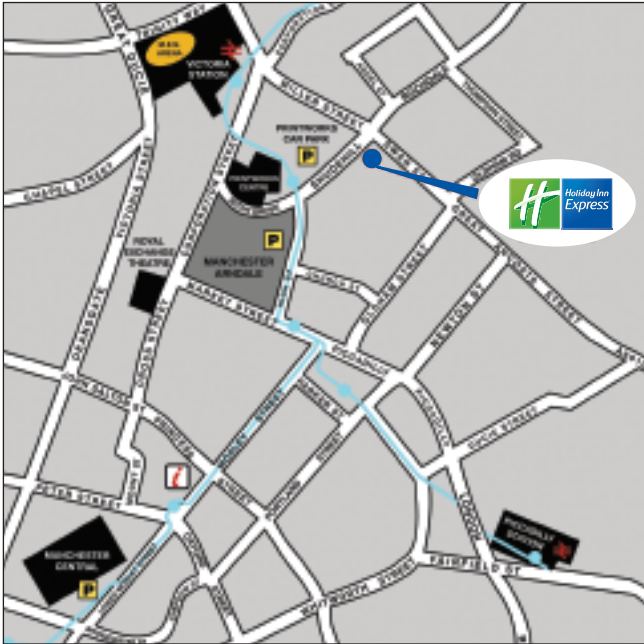

As well as being in close proximity to a host of top city centre attractions, the hotel is situated within a five minute walk of Manchester Victoria train station and less than 2 minutes walk of Shudehill tram station, which provides excellent rail links to other Manchester attractions such as Manchester City and Manchester United football grounds, Old Trafford cricket ground, SportCity, EventCity, Trafford Centre, the Chill Factor and more.

Location

Holiday Inn Express Manchester City Centre MEN Arena is in the vibrant Northern Quarter of Manchester City Centre. The hotel is easily accessible for those travelling from all areas of the country via Manchester's excellent motorway links and efficient public transport.

How to Find Us

Driving: Join the M56 towards Manchester City Centre which joins the inner ring road. The Hotel is located just off the inner ring road in the heart of the City.

Flying: Manchester International Airport is 9 miles away from the hotel. Join M56 towards Manchester. Continue onto A5103 towards City Centre for 5 miles. At roundabout take 3rd exit A57. Continue onto A635. Turn left at A665 Pin Mill Brow. Continue onto A62 Great Ancoats Street. Continue onto A665 Swan Street. Hotel is on left behind Royal Exchange/Crowne Plaza Manchester.

Metro: Nearest tram stop is Shudehill tram station – 0.4 miles

Train stations: Victoria and Piccadilly train stations are both close to the hotel. The hotel can be reached in less than 5 minutes walk from Victoria and 10 minutes walk from Piccadilly.