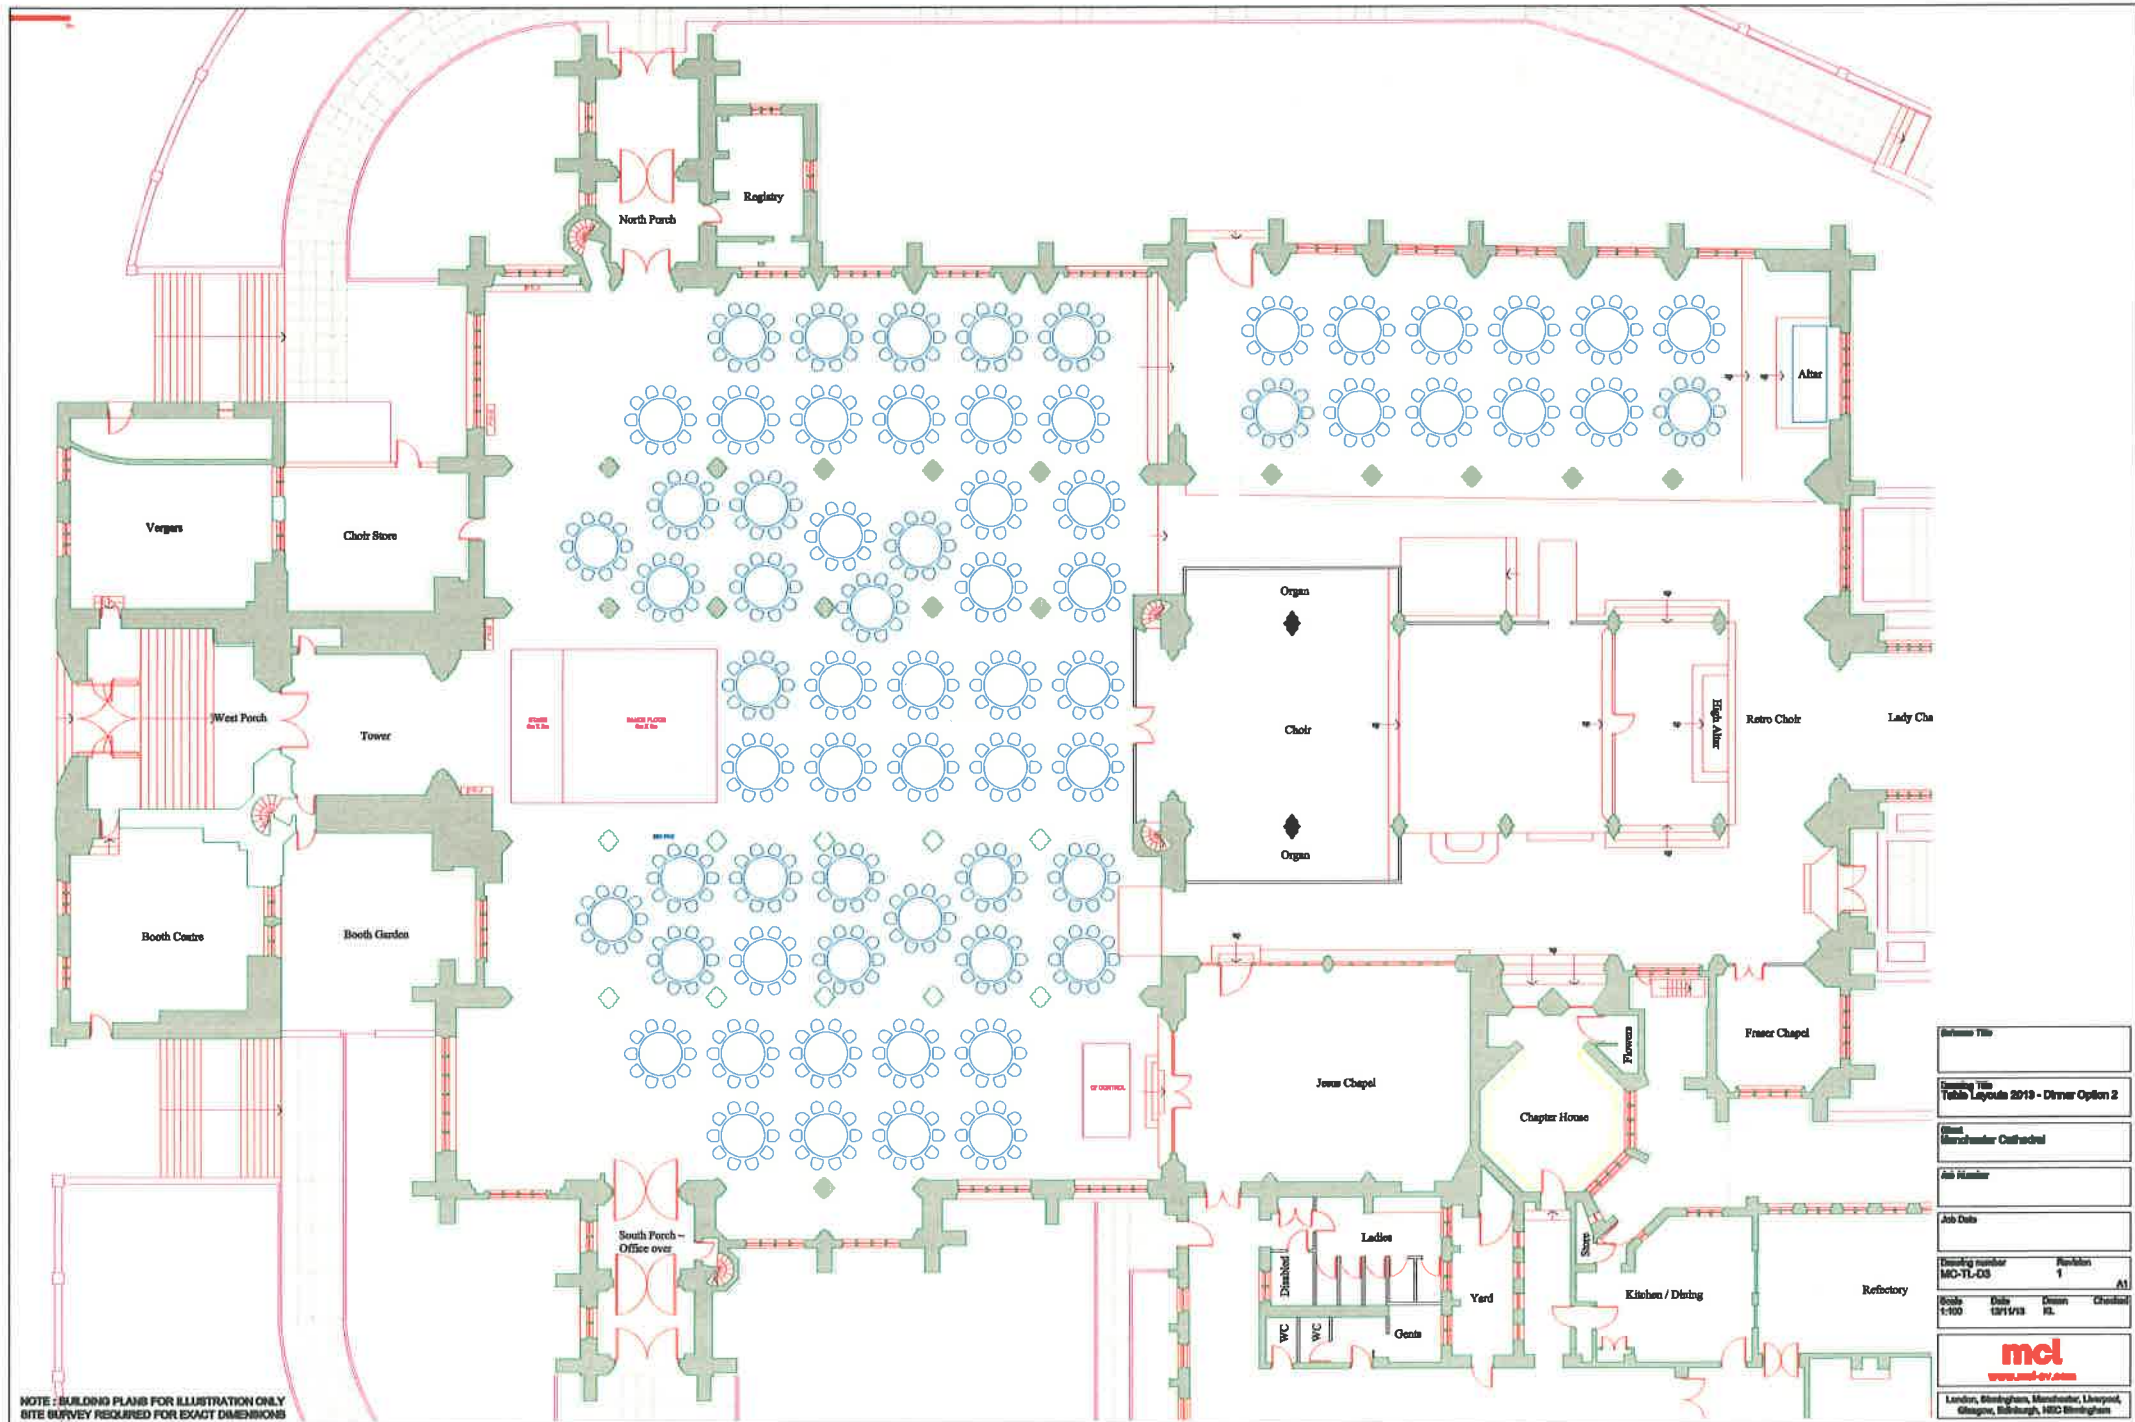

Revision Title			
Issuing Title Table Layouts 2019 - Dinner Option 2			
Client Manchester Cathedral			
Job Number			
Job Date			
Drawing number MC-TL-03	Revision 1	A1	
Scale 1:100	Date 10/11/19	Drawn RL	Checked
mcl www.mcl-ov.com			
London, Birmingham, Manchester, Liverpool, Glasgow, Edinburgh, MSC Birmingham