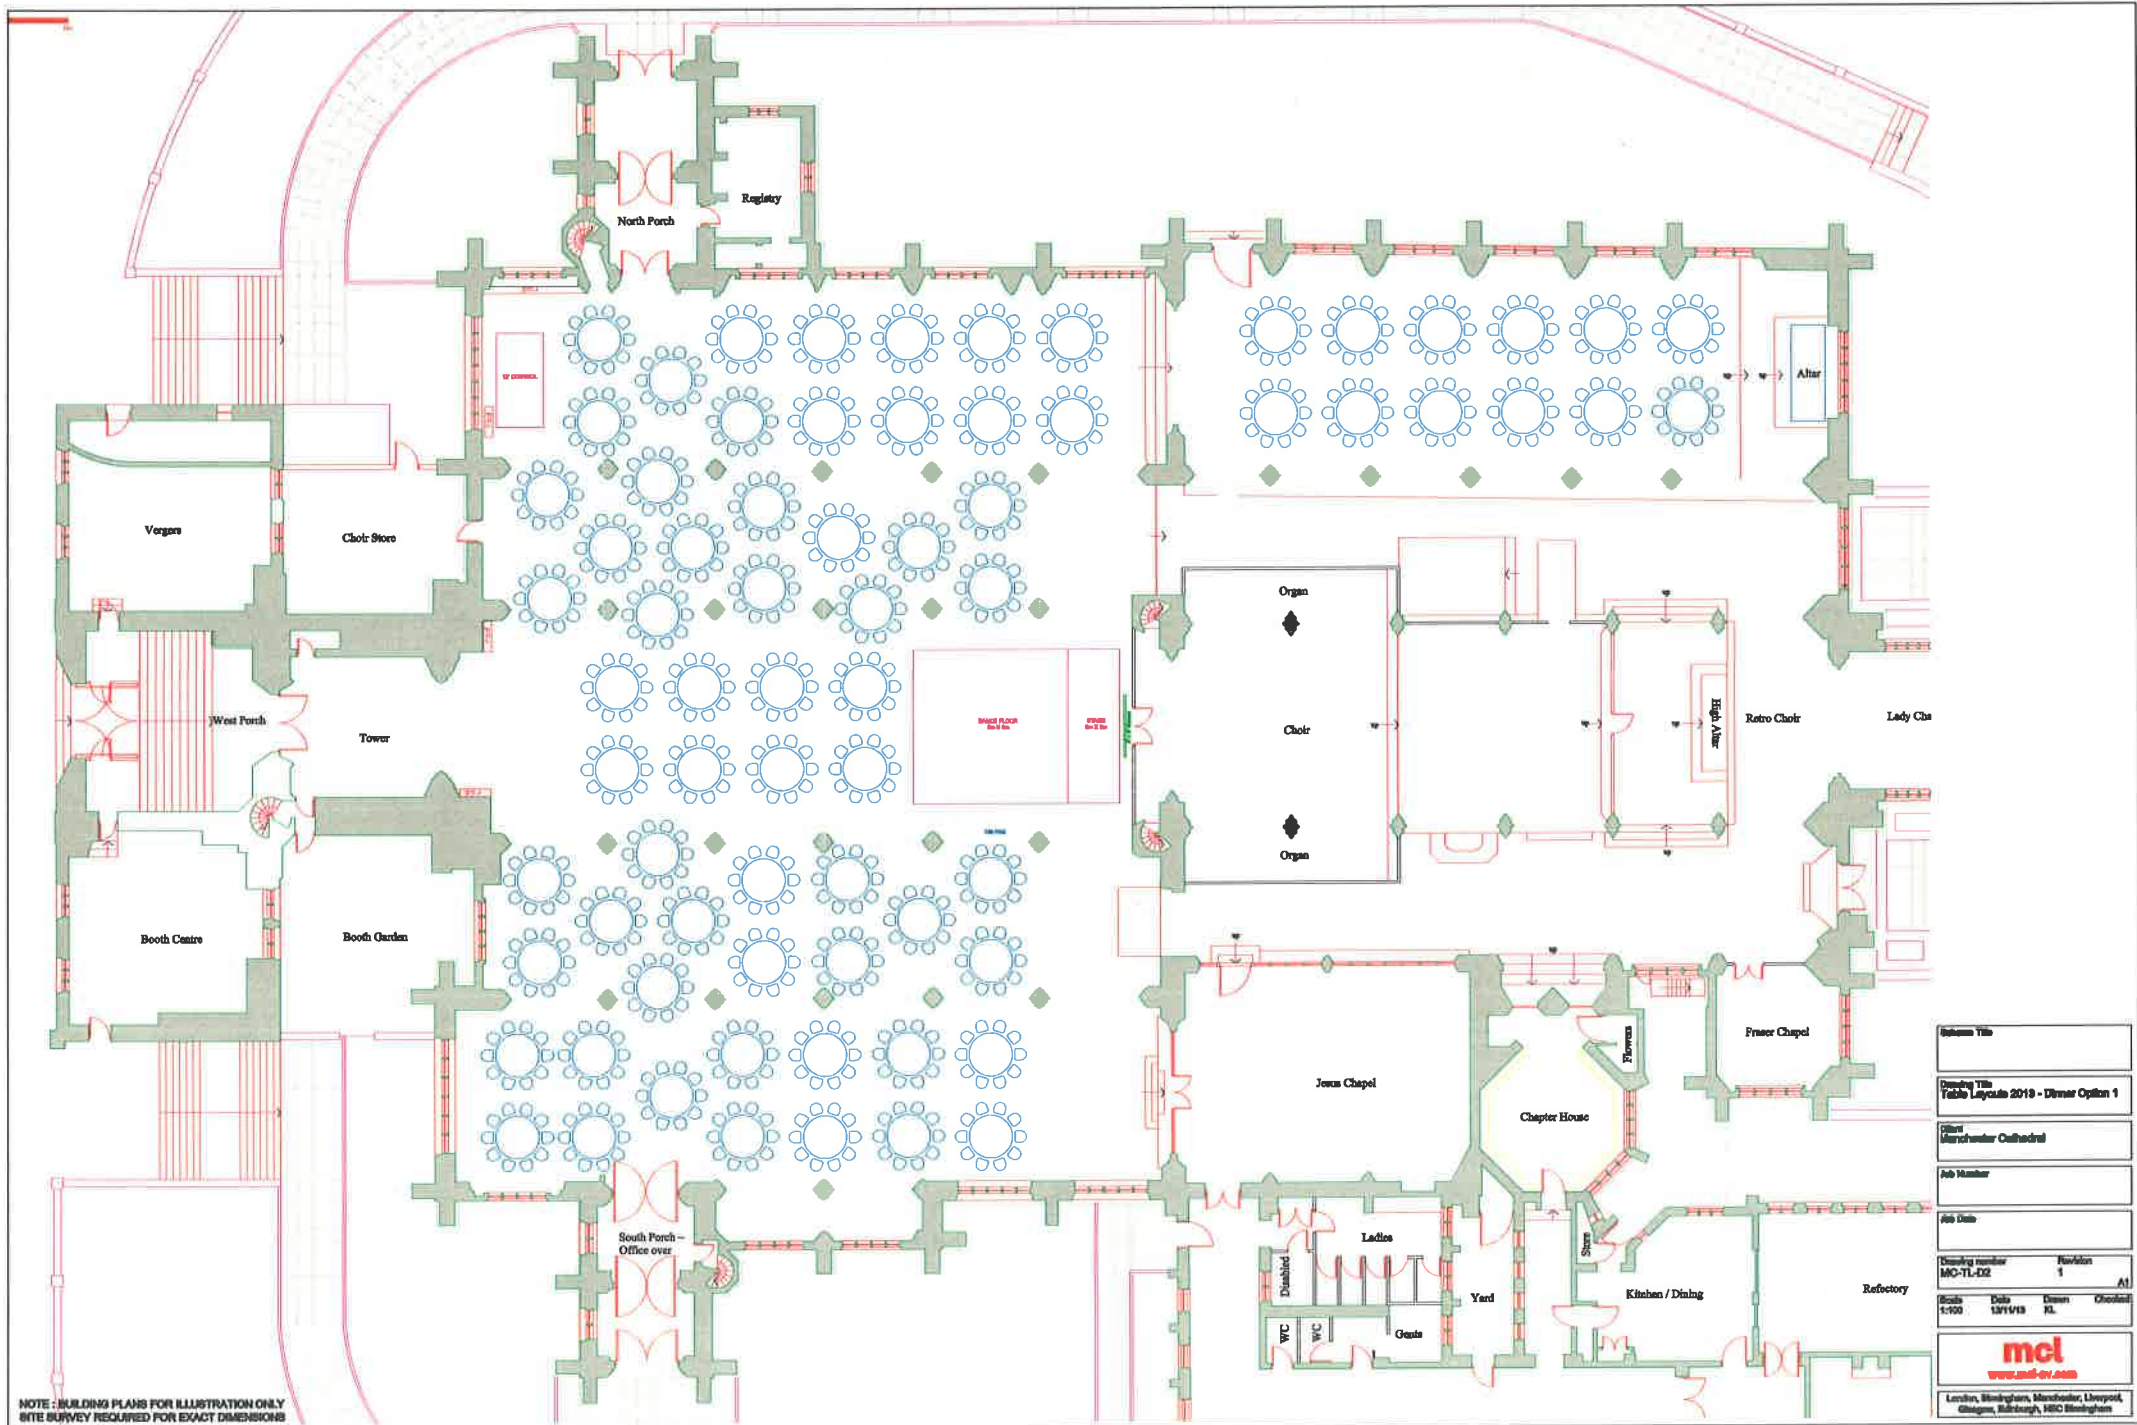

Submit Title			
Drawing Title Table Layout 2019 - Dinner Option 1			
Client Maryborough Cathedral			
Job Number			
Job Date			
Drawing number MO-TL-02		Revision 1	
Scale 1:100		Drawn 13/11/19	
Date		Checked R.	
mcl www.mcl-ov.com			
Lenton, Birmingham, Manchester, Liverpool, Glasgow, Edinburgh, MBO Birmingham